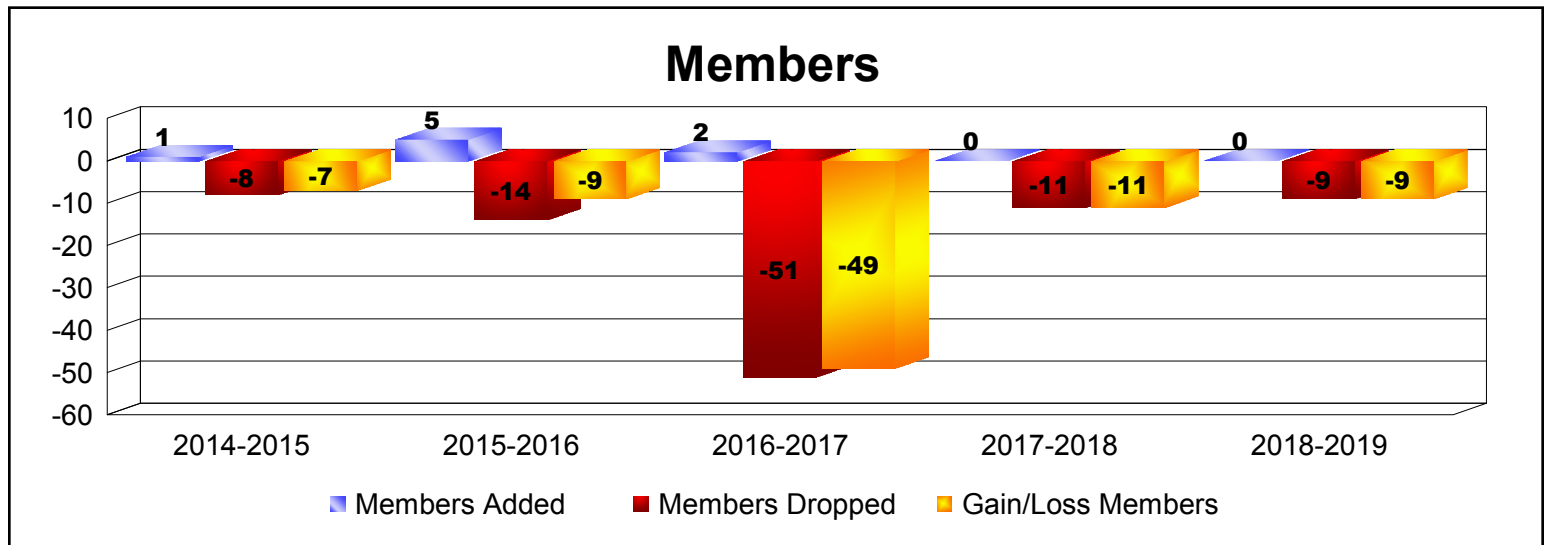

Year	New Clubs	Dropped Clubs	Gain/ Loss Clubs	New Members	Charter Members	Reinstate Members	Transfer Members	Total Member Added	Total Members Dropped	Gain/ Loss Members
2014-2015	0	0	0	1	0	0	0	1	-8	-7
2015-2016	0	0	0	5	0	0	0	5	-14	-9
2016-2017	0	-3	-3	2	0	0	0	2	-51	-49
2017-2018	0	-2	-2	0	0	0	0	0	-11	-11
2018-2019	0	-2	-2	0	0	0	0	0	-9	-9
Average	0	-1	-1	2	0	0	0	2	-19	-17

Membership Composition

June 2019 Cumulative

New Members	0.0%
Charter Members	0.0%
Reinstate Members	0.0%
Transfer members	0.0%
Total:	100.0%

Gender Comparison

June 2019 Cumulative