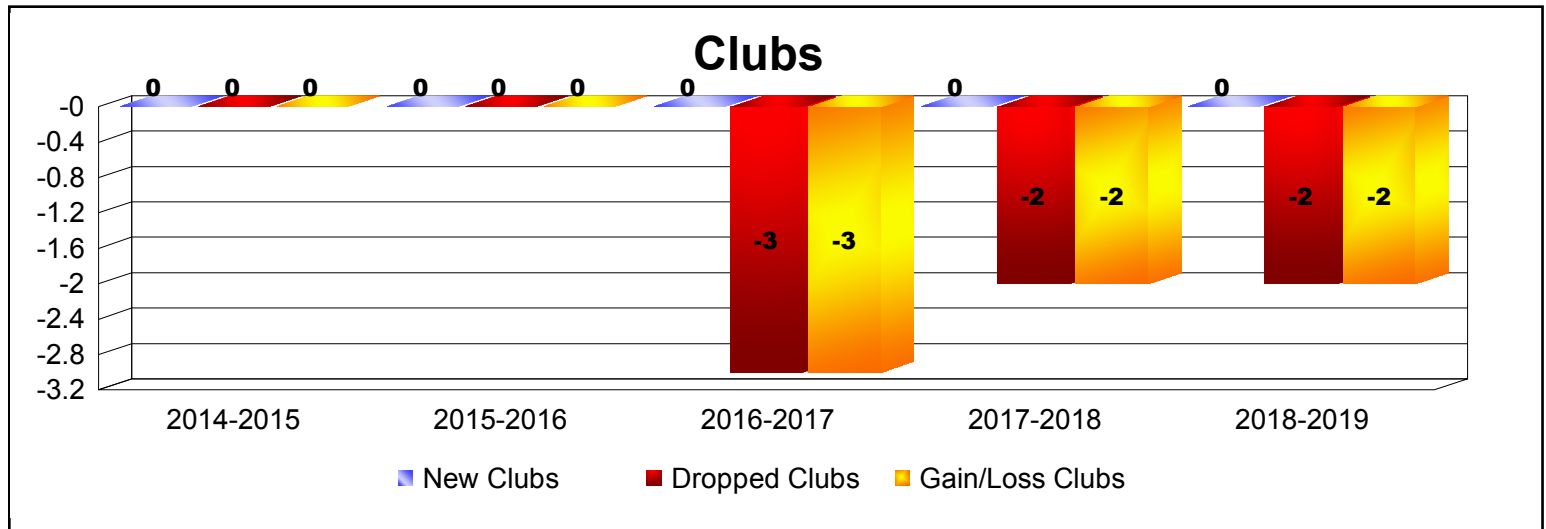

Year	New Clubs	Dropped Clubs	Gain/ Loss Clubs	New Members	Charter Members	Reinstate Members	Transfer Members	Total Member Added	Total Members Dropped	Gain/ Loss Members
2014-2015	0	0	0	1	0	0	0	1	-8	-7
2015-2016	0	0	0	5	0	0	0	5	-14	-9
2016-2017	0	-3	-3	2	0	0	0	2	-51	-49
2017-2018	0	-2	-2	0	0	0	0	0	-11	-11
2018-2019	0	-2	-2	0	0	0	0	0	-9	-9
Average	0	-1	-1	2	0	0	0	2	-19	-17

Membership Composition

June 2019 Cumulative

New Members	0.0%
Charter Members	0.0%
Reinstate Members	0.0%
Transfer members	0.0%
Total:	100.0%

Gender Comparison

June 2019 Cumulative